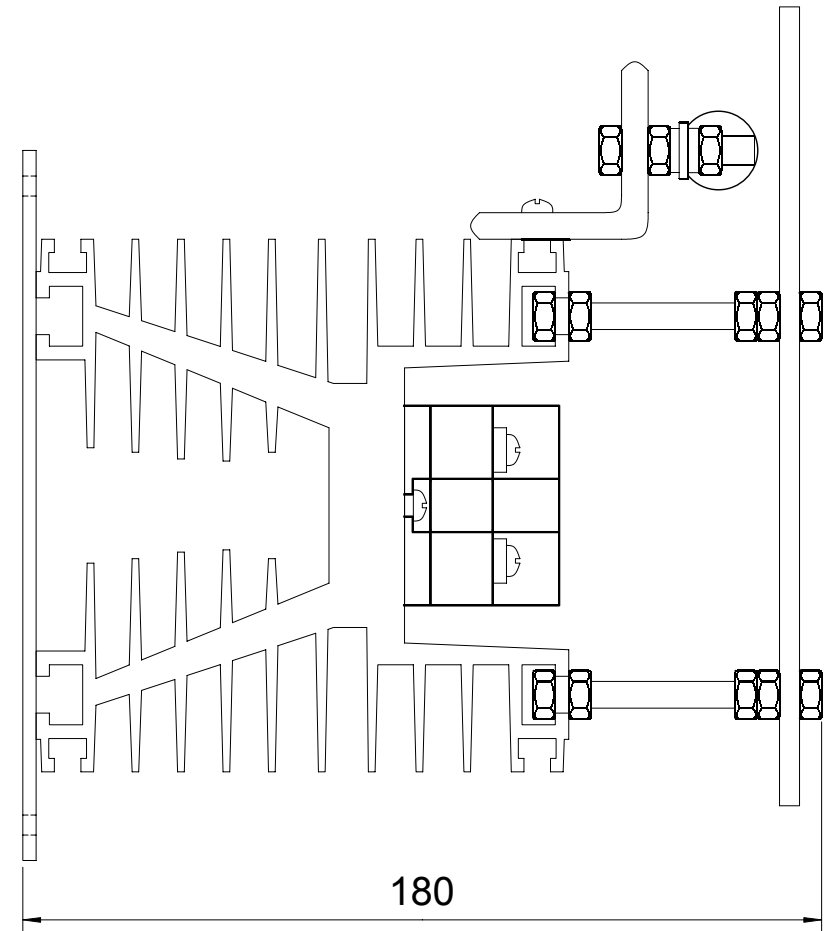

SEE PD0170 FOR COVER DIMENSIONS  
Overall Dimensions 180 x 120 x 4.5

Acrylic Cover Mounted With M6x65 Bolts

PRACTICAL CONTROL SOLUTIONS P/L  
PH: (03) 9720 4522  
DRAWING NO: PD0148  
TITLE: P1x120 1 Phase Crouzet SSR  
Assy. Fused With Acrylic Cover  
ALL DIMENSIONS IN mm