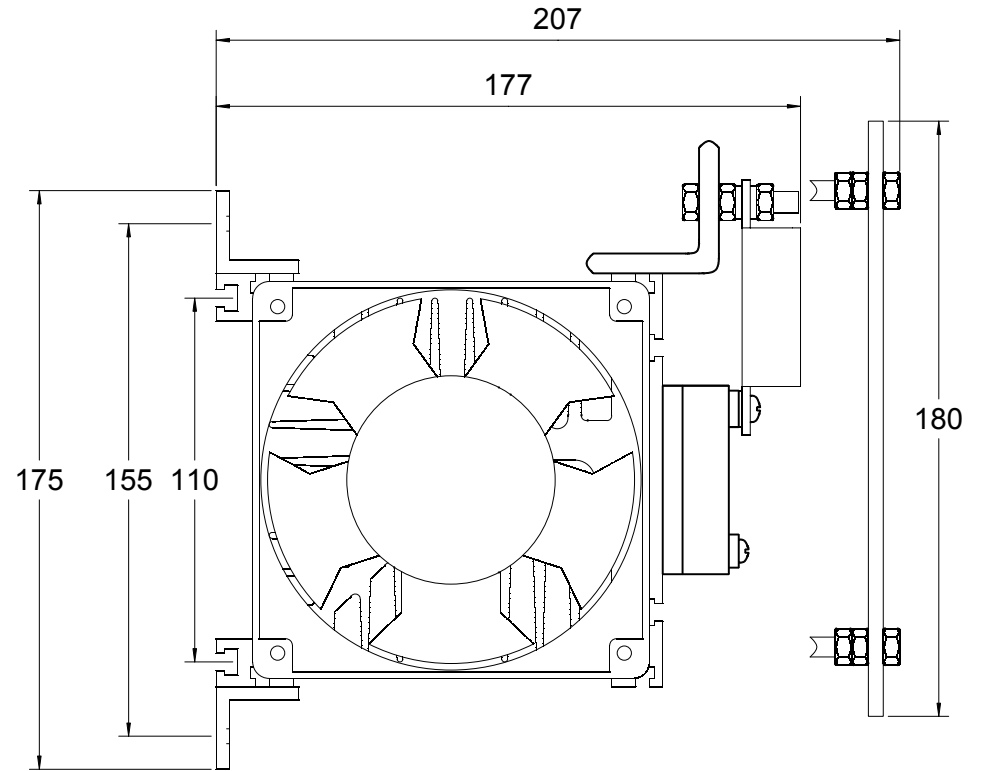

M6 Bolts for Acrylic Cover 65mm Long.  
(1 Nut under F'glass)

Acrylic cover dimensions:  
160 X 180

SEE PD0169 FOR ACRYLIC COVER DIMENSIONS

PRACTICAL CONTROL SOLUTIONS P/L  
PH: (03) 9720 4522  
DRAWING NO: PD0147  
TITLE: P3x100 1Phase Crouzet SSR  
Assy. Fused With Acrylic Cover  
ALL DIMENSIONS IN mm